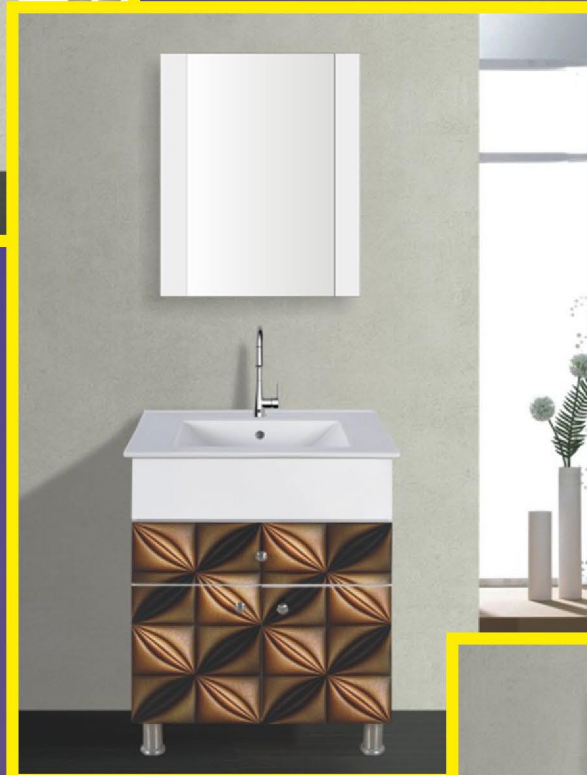

**MODEL-S302
COLOUR-PRINTED**