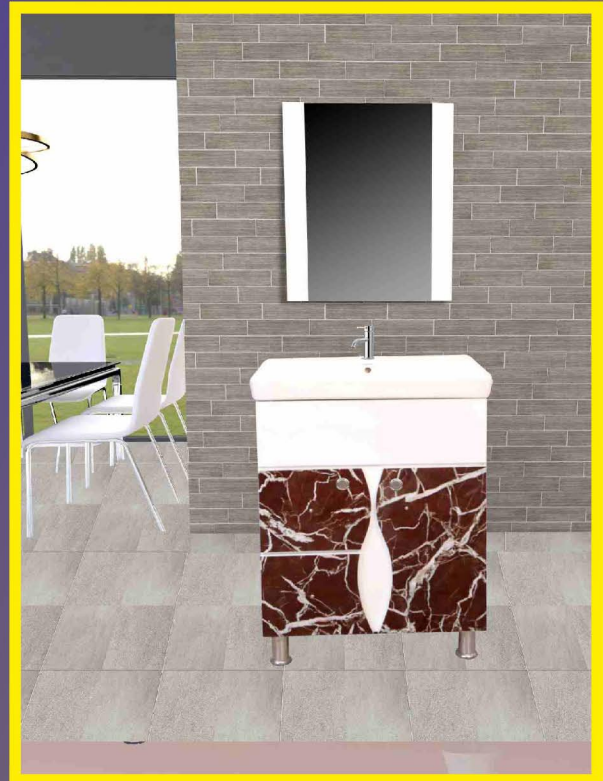

MODEL-S01
COLOUR-YELLOW & WHITE

MODEL-S02
COLOUR-BLUE & WHITE

MODEL-S03
COLOUR-BLUE & WHITE

MODEL-S04
COLOUR-BLUE & WHITE

PVC VANITY CABINET

CABINET-755X570X405 MM

MIRROR-600X380 MM

MODEL-S05
COLOUR-WHITE