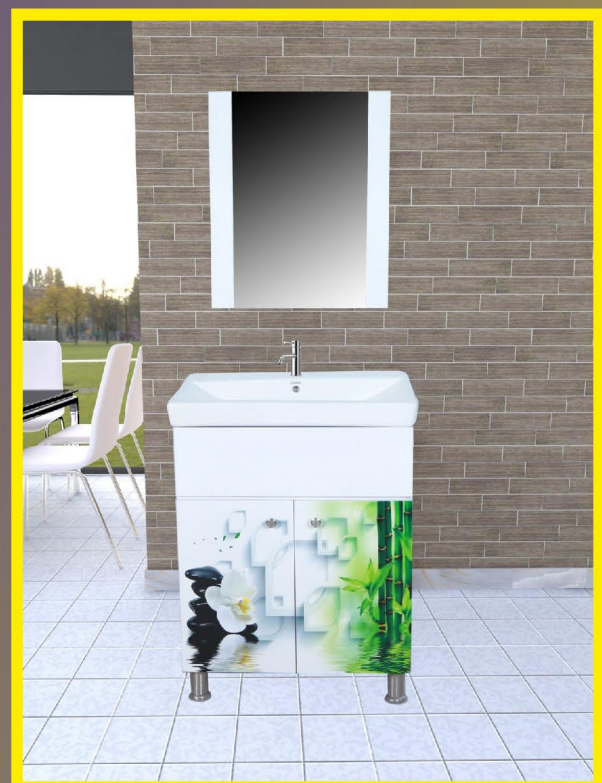

CABINET-755X570X405 mm

PVC VANITY CABINET

CABINET-755X570X405 MM

MIRROR-600X380 MM

MODEL-S125(3D)
COLOUR-WHITE 3D

MODEL-S126(3D)
COLOUR-WHITE 3D

MODEL-S128(3D)
COLOUR-WHITE 3D

MODEL-S129(3D)
COLOUR-WHITE 3D