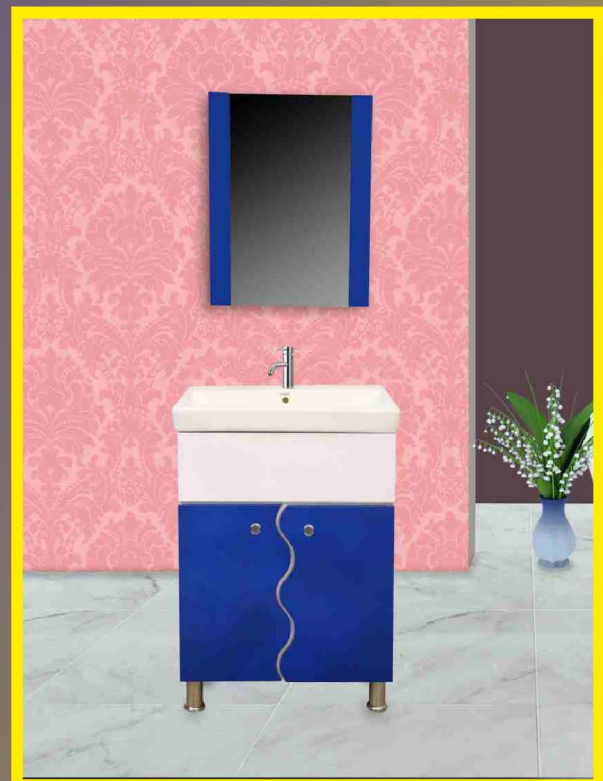

MODEL-S04
COLOUR-BLUE & WHITE