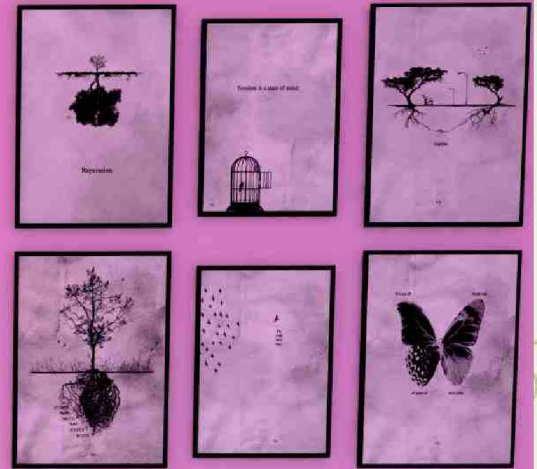

MODEL-R013
COLOUR-GREEN & WHITE

MODEL-R015
COLOUR-RED & WHITE

MODEL-R016
COLOUR-BLUE & WHITE

MODEL-R017
COLOUR-GREEN & WHITE

MODEL-R018

COLOUR-MARBLE

CABINET-755X520X300 mm

**PVC VANITY
CABINET**