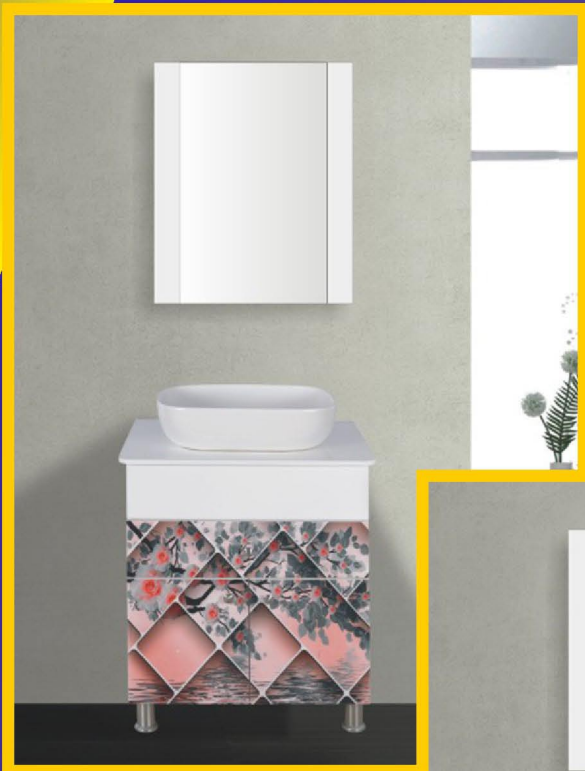

PVC VANITY CABINET

CABINET-775X600X450 MM

MIRROR-600X380 MM

MODEL-T307
COLOUR-3D PRINTED