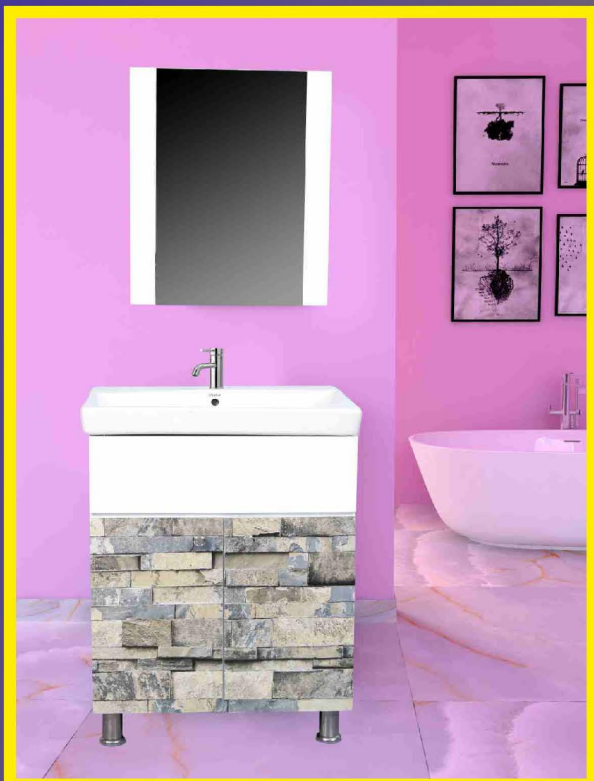

CABINET-755X570X405 MM

MIRROR-600X380 MM

MODEL-S010
COLOUR-MARBLE

MODEL-S028
COLOUR-RED & WHITE

MODEL-S029
COLOUR-MARBLE

MODEL-S031
COLOUR-ORANGE & WHITE

PVC VANITY CABINET

MODEL-S033