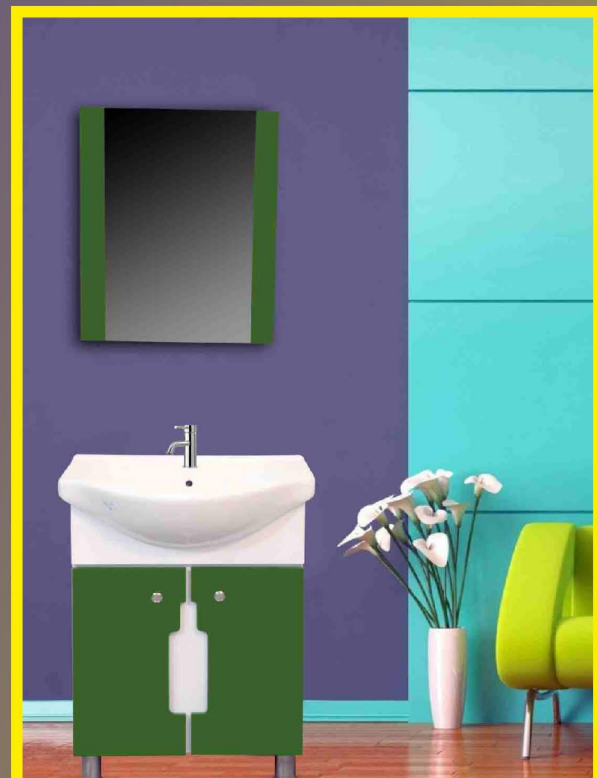

MODEL-R017
COLOUR-GREEN & WHITE