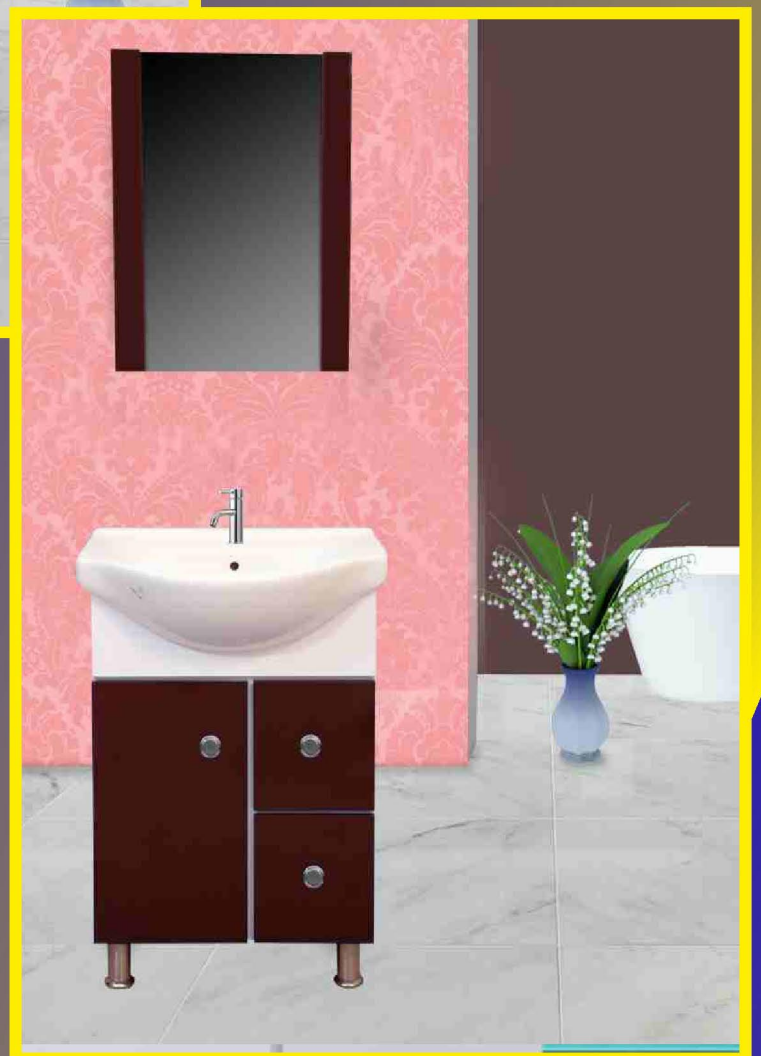

PVC VANITY CABINET

CABINET-755X520X300 MM

MIRROR-600X380 MM

MODEL-R026
COLOUR-BROWN &
WHITE

MODEL-R027
COLOUR-BROWN &
WHITE