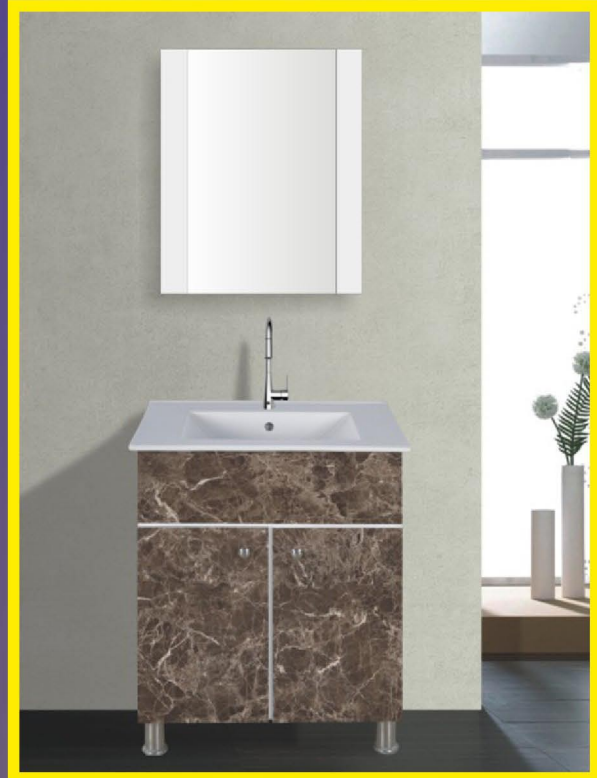

MODEL-S222
COLOUR-MARBLE