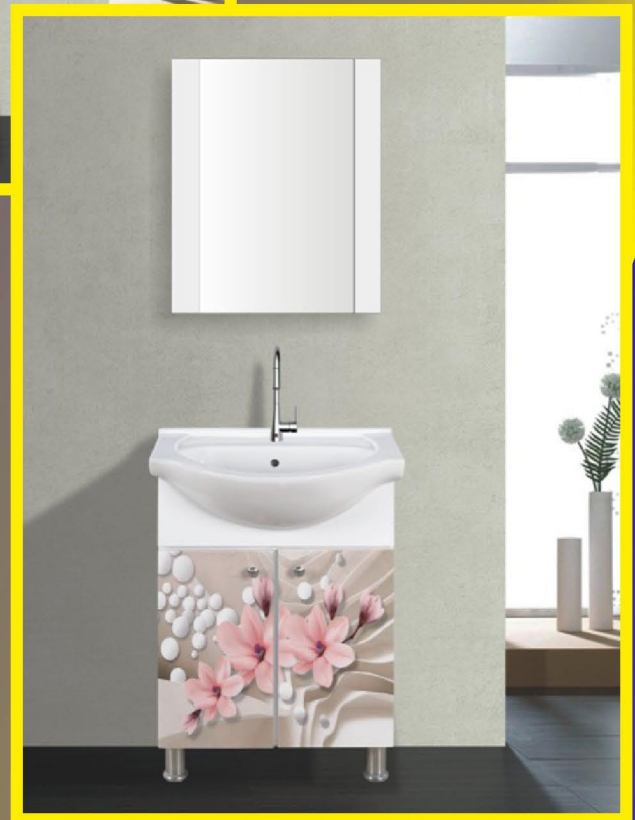

PVC VANITY CABINET

CABINET-800X570X400 MM

MIRROR-600X380 MM

MODEL-R304
COLOUR- PRINTED

MODEL-R305
COLOUR-PRINTED

MODEL-R306
COLOUR-PRINTED

LUXURIOUS
VANITY
COLLECTION

**HALF SQUARE
SERIES**