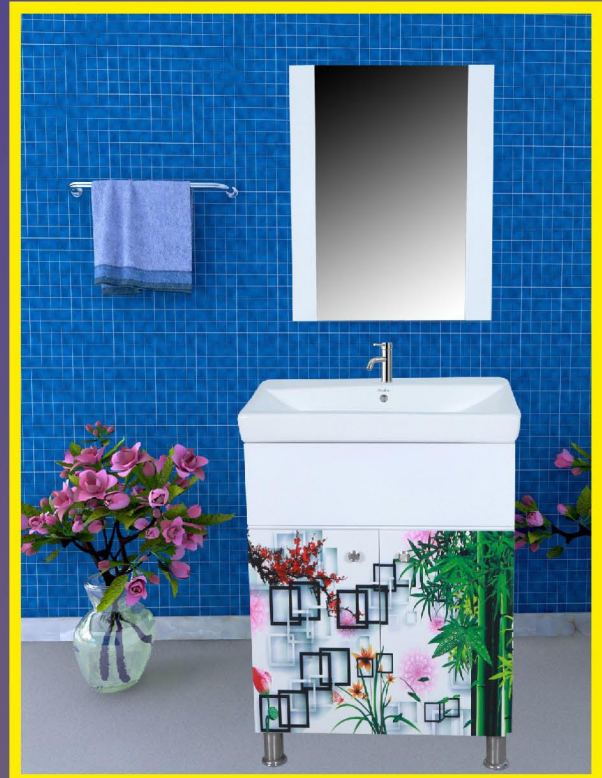

CABINET-755X570X405 mm

PVC VANITY CABINET

CABINET-755X570X405 MM

MIRROR-600X380 MM

MODEL-S125(3D)
COLOUR-WHITE 3D

MODEL-S126(3D)
COLOUR-WHITE 3D

MODEL-S128(3D)
COLOUR-WHITE 3D

MODEL-S129(3D)
COLOUR-WHITE 3D