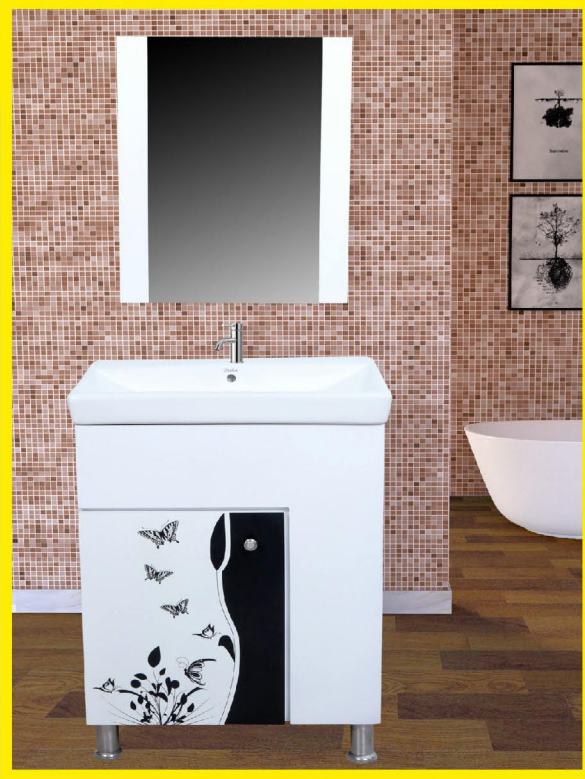

PVC VANITY CABINET

CABINET-755X570X405 MM

MIRROR-600X380 MM

MODEL-S117(3D)
COLOUR-WHITE 3D