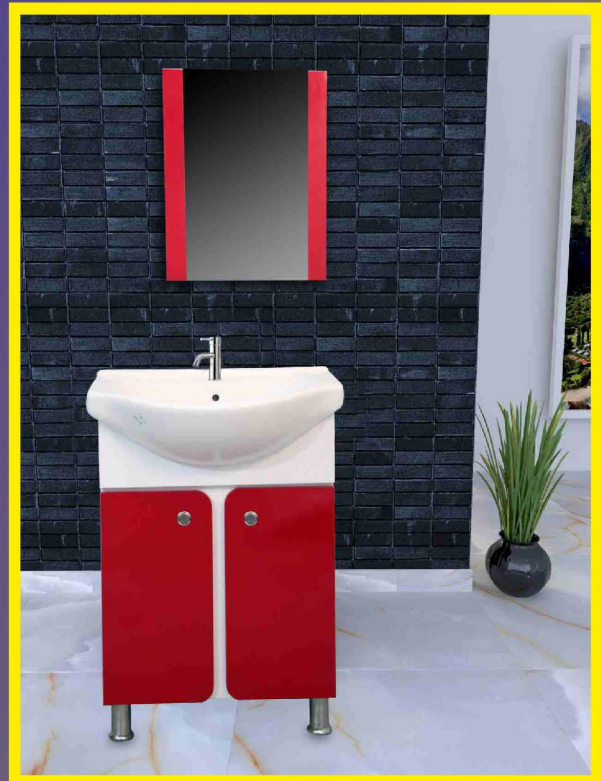

MODEL-R020
COLOUR-RED & WHITE