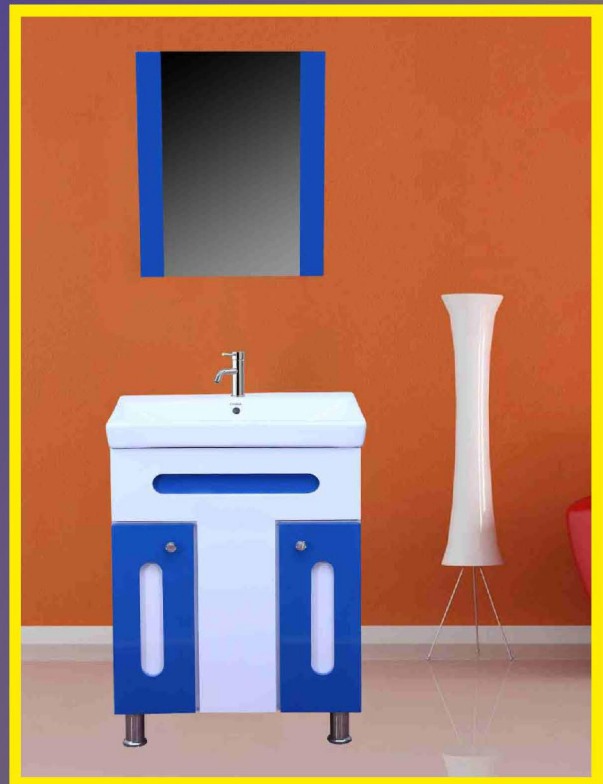

MODEL-S02
COLOUR-BLUE & WHITE