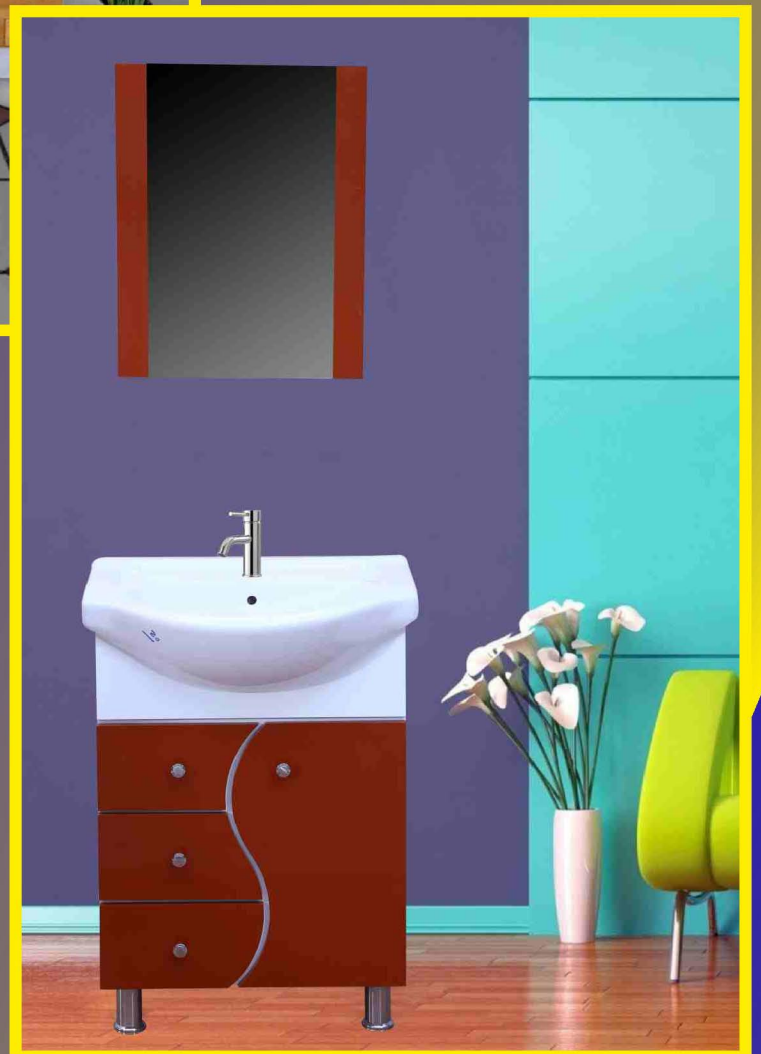

COLOUR-MARBLE

CABINET-755X520X300 mm

**PVC VANITY
CABINET**

PVC VANITY CABINET

CABINET-755X520X300 MM

MIRROR-600X380 MM

MODEL-R024
COLOUR-RED & WHITE

MODEL-R025
COLOUR-COLA & WHITE