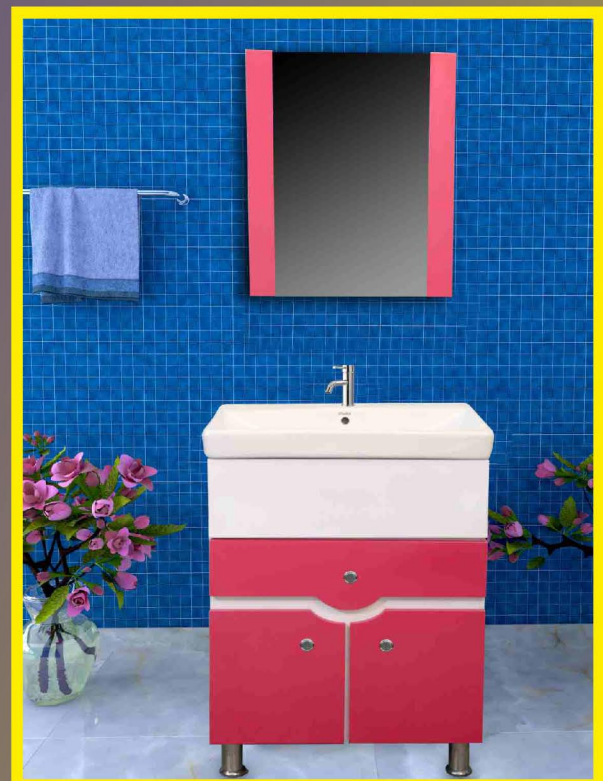

MODEL-S08
COLOUR-PINK & WHITE