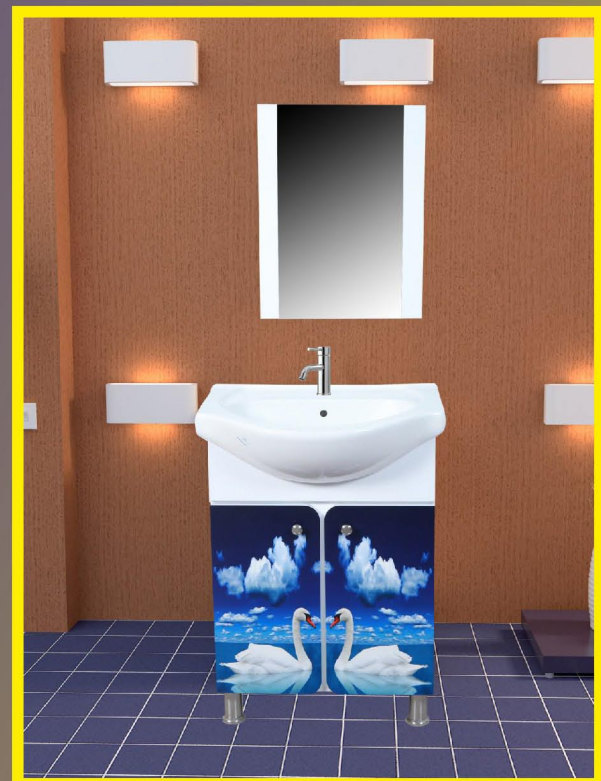

MIRROR-600X380 MM

MODEL-R107(3D)
COLOUR-WHITE 3D

MODEL-R110(3D)
COLOUR-WHITE 3D

MODEL-R111(3D)
COLOUR-WHITE 3D

MODEL-R112(3D)
COLOUR-WHITE 3D

PVC VANITY CABINET

CABINET-755X520X300 MM

MIRROR-600X380 MM