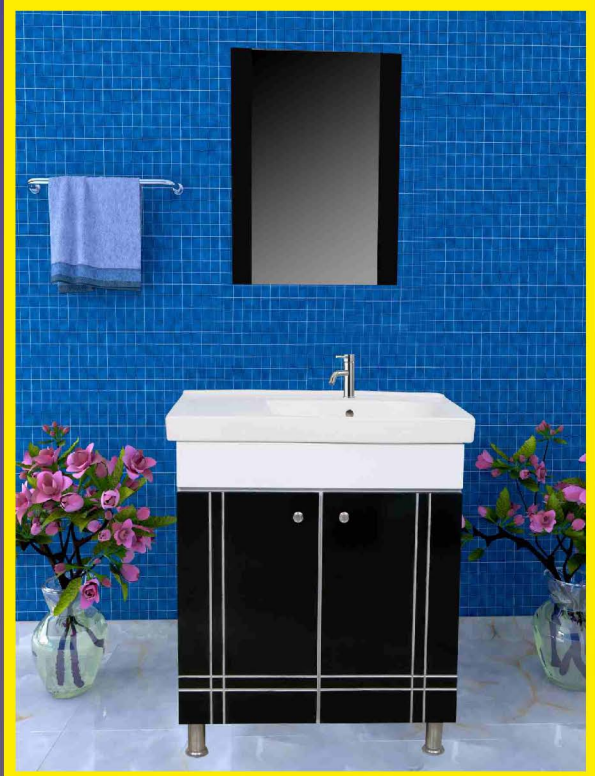

COLOUR-LEMON & WHITE

CABINET-755X570X405 mm

PVC VANITY CABINET

MIRROR-600X380 MM

MODEL-S039
CABINET-755X570X405
COLOUR-PINK & WHITE

MODEL-S041
CABINET-755X710X445
COLOUR-BLACK & WHITE

MODEL-S043
CABINET-755X570X445
COLOUR-GREEN & WHITE