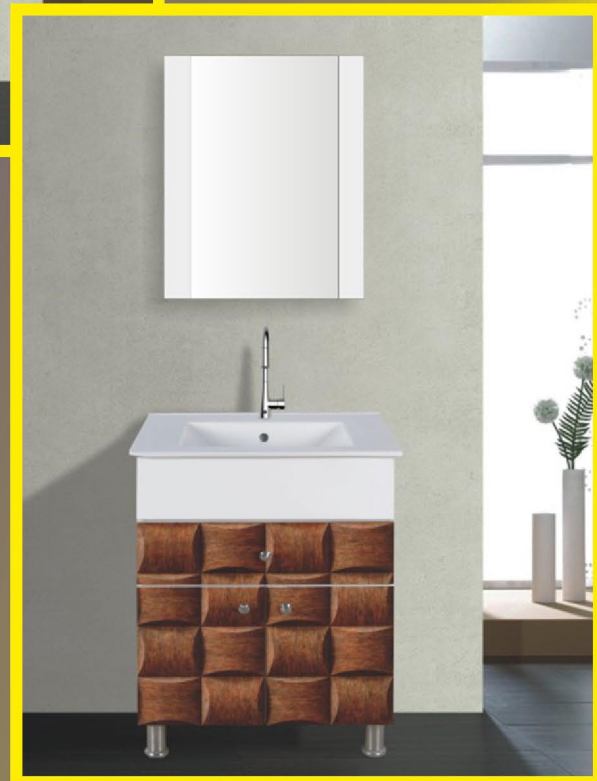

PVC VANITY CABINET

CABINET-775X600X450 MM

MIRROR-600X380 MM

**MODEL-S301
COLOUR-PRINTED**

**MODEL-S302
COLOUR-PRINTED**

**MODEL-S303
COLOUR-PRINTED**

PVC VANITY CABINET

CABINET-775X600X450 MM