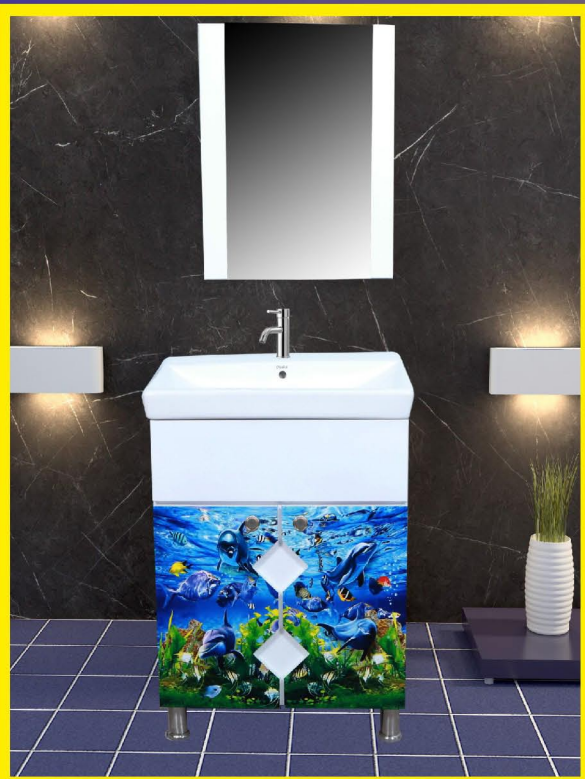

MODEL-S120(3D)
COLOUR-WHITE 3D