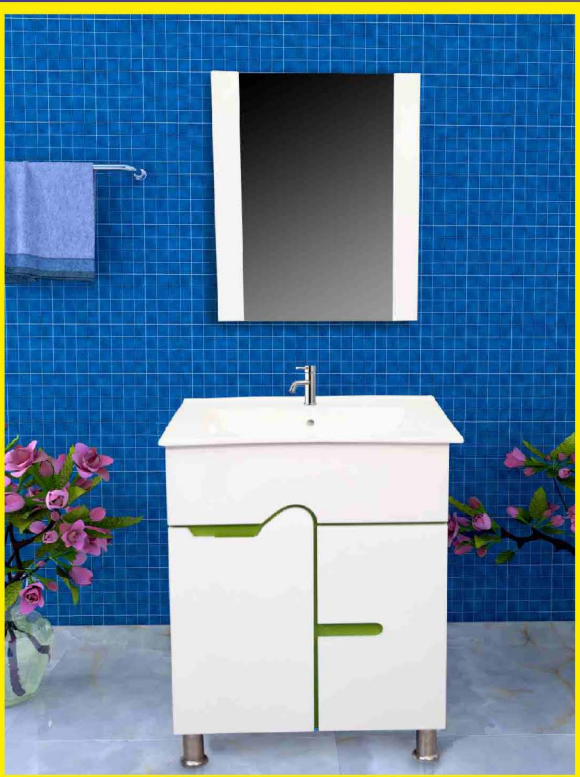

COLOUR-LEMON & WHITE

CABINET-755X570X405 mm

PVC VANITY CABINET

MIRROR-600X380 MM

MODEL-S039
CABINET-755X570X405
COLOUR-PINK & WHITE

MODEL-S041
CABINET-755X710X445
COLOUR-BLACK & WHITE

MODEL-S043
CABINET-755X570X445
COLOUR-GREEN & WHITE