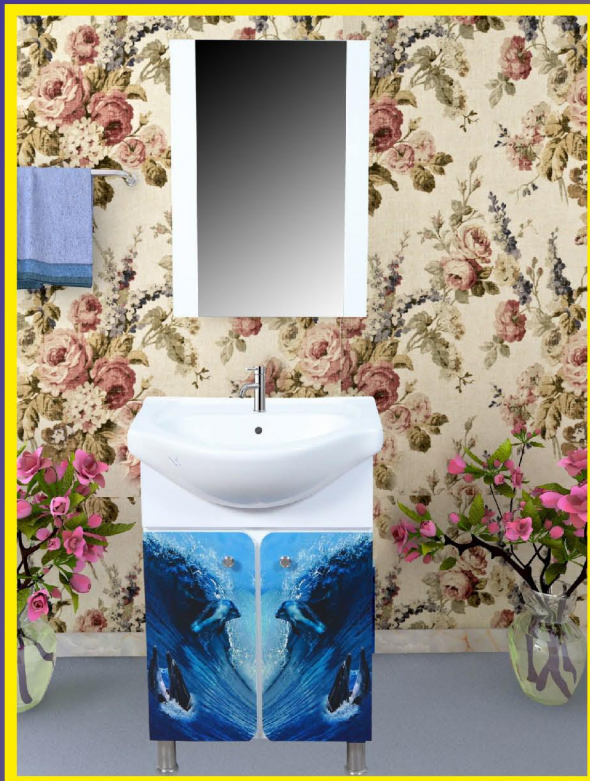

MODEL-R111(3D)
COLOUR-WHITE 3D