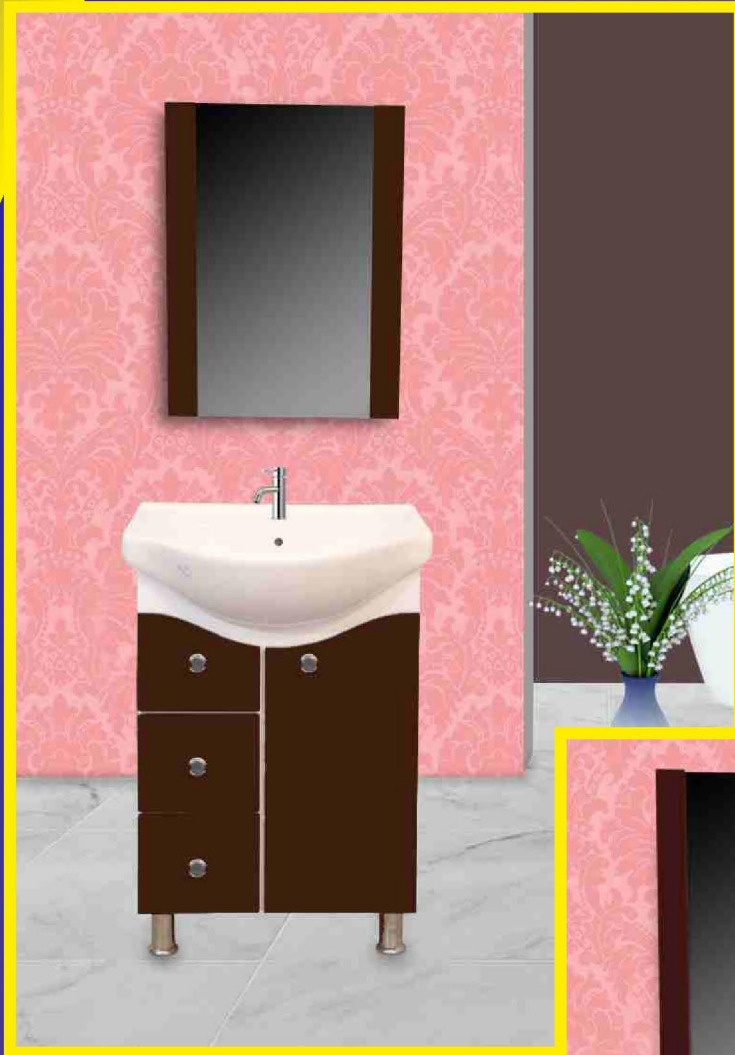

PVC VANITY CABINET

CABINET-755X520X300 MM

MIRROR-600X380 MM

MODEL-R026
COLOUR-BROWN &
WHITE