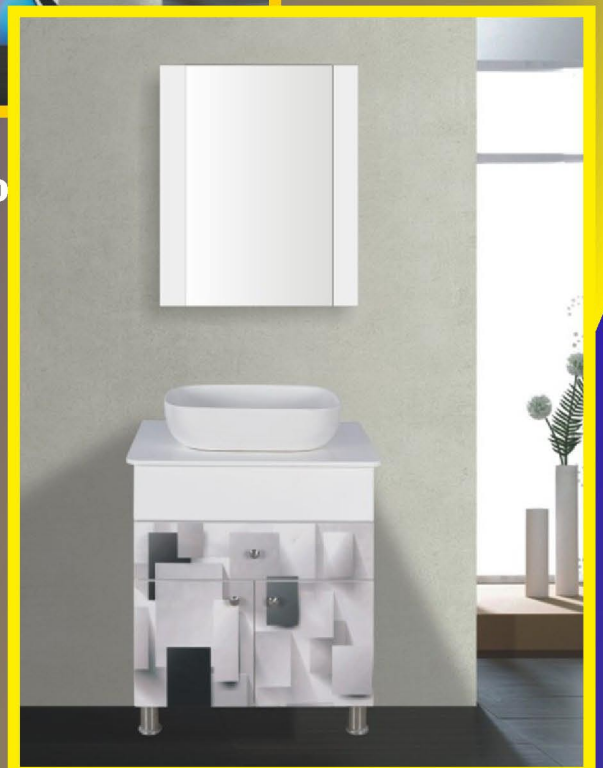

MODEL-T309
COLOUR-3D PRINTED