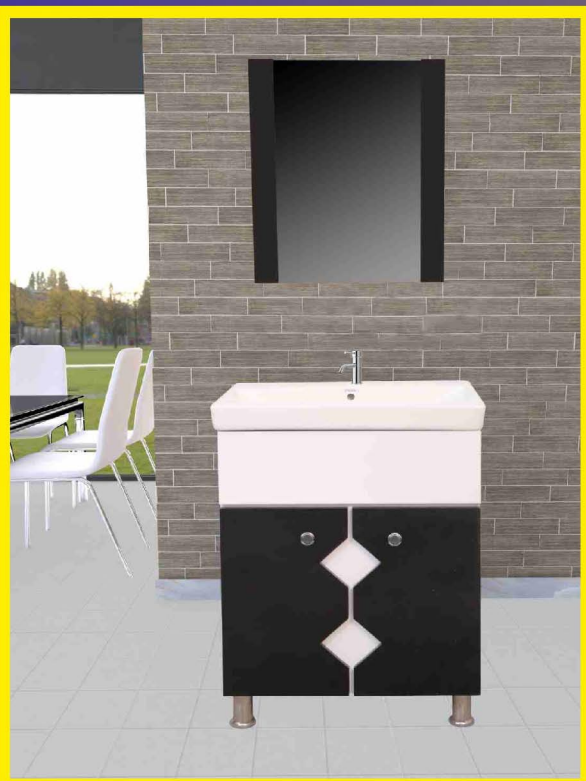

MODEL-S07
COLOUR-BLACK & WHITE