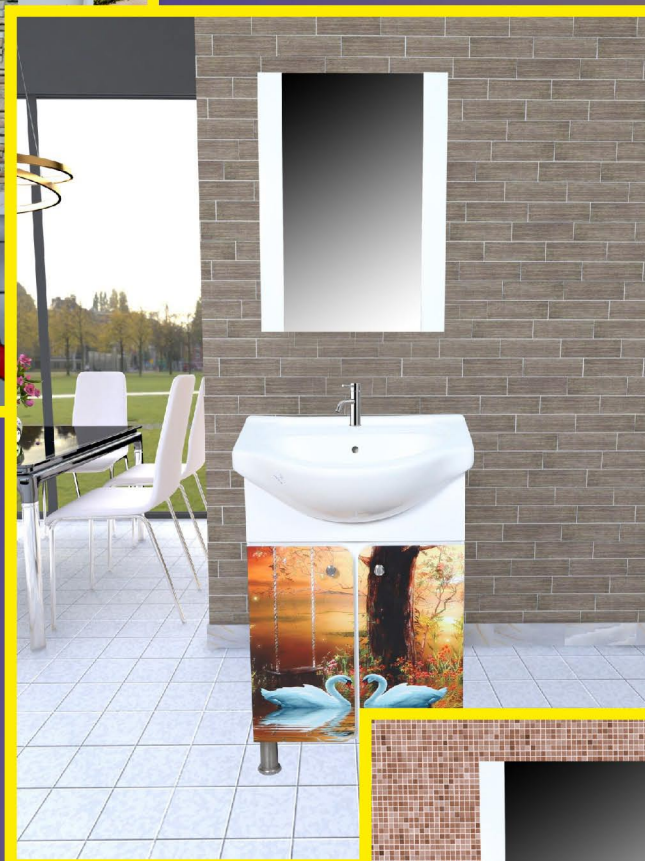

MODEL-r114(3D)
COLOUR-WHITE 3D