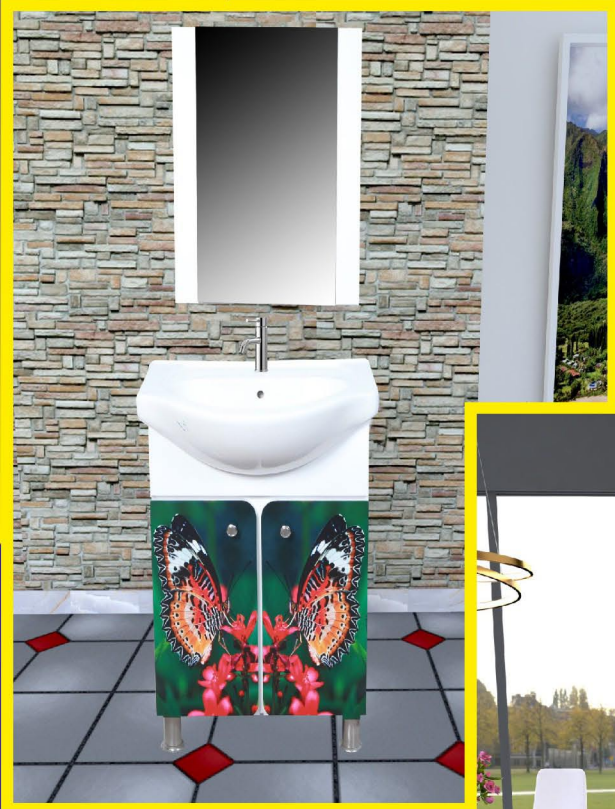

MIRROR-600X380 MM

MODEL-R107(3D)
COLOUR-WHITE 3D

MODEL-R110(3D)
COLOUR-WHITE 3D

MODEL-R111(3D)
COLOUR-WHITE 3D

MODEL-R112(3D)
COLOUR-WHITE 3D

PVC VANITY CABINET

CABINET-755X520X300 MM

MIRROR-600X380 MM