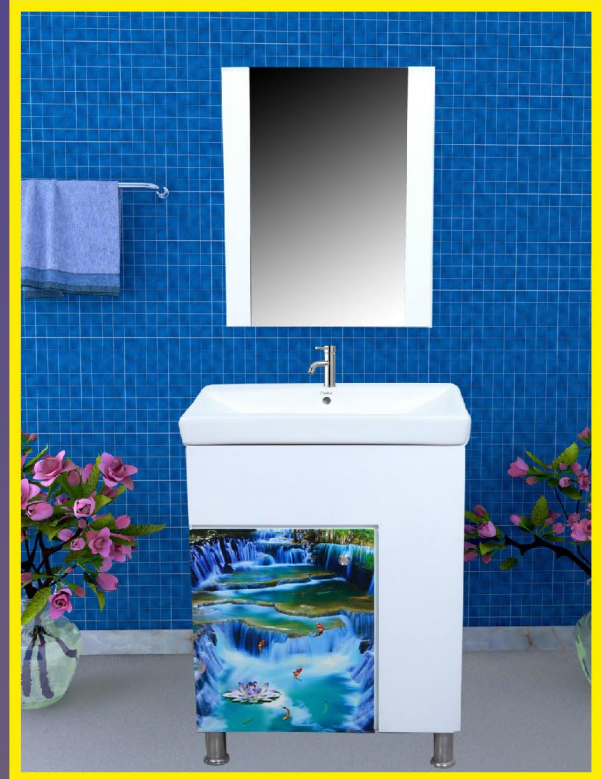

MODEL-S118(3D)
COLOUR-WHITE 3D