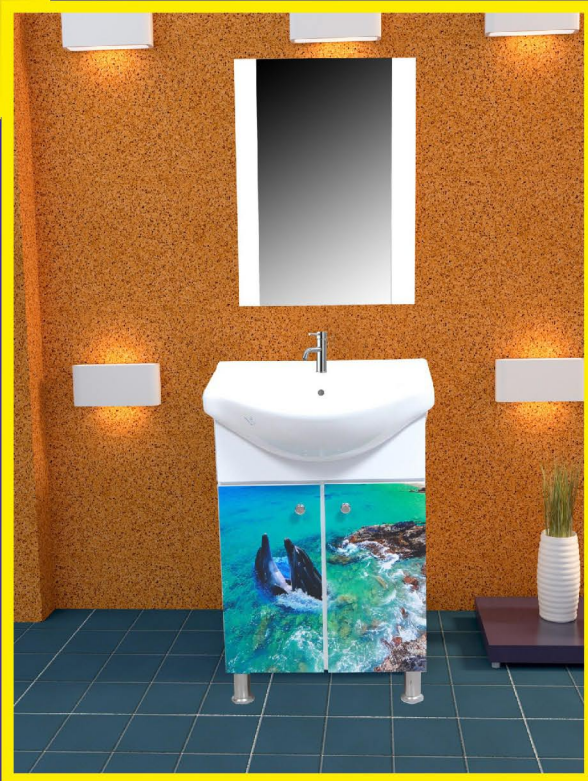

PVC VANITY CABINET

CABINET-755X520X300 MM

MIRROR-600X380 MM

MODEL-R102(3D)
COLOUR-WHITE 3D