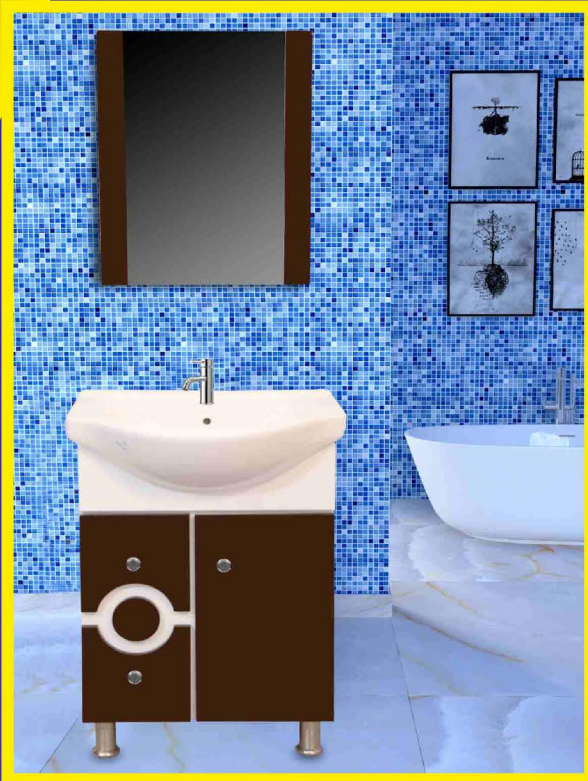

PVC VANITY CABINET

CABINET-755X520X300 MM

MIRROR-600X380 MM

MODEL-R019
COLOUR-BROWN & WHITE